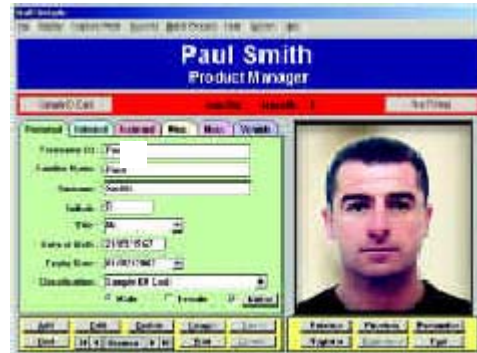

Axxess 28 Photo ID Systems

Axxess 28 supplies, installs and maintains photo ID systems from a basic package with entry level software, web cam and card printer to higher end SQL database client server systems with multiple workstations and professional ID cameras.

Commercial and Industrial Security Systems and Solutions

Access Control

CCTV Systems

Intruder Alarms

DDA Systems

Barriers

Biometrics

ID Card Systems

ID Management Software